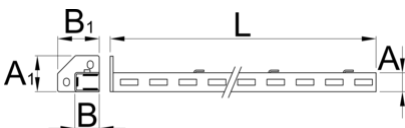

Right support

990SR

Profiles

Product features

- material: premium PLUS sheet metal
- coated with eco colour of Qualicoat quality standard

A

B

A1

32

45

80

75

1155

2610

* Images of products are symbolic. All dimensions are in mm, and weight in grams. All listed dimensions may vary in tolerance.