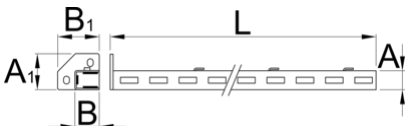

Right support

990SR

Profiles

Product features

- material: premium PLUS sheet metal
- coated with eco colour of Qualicoat quality standard

A

B

A1

32

45

80

75

1155

2610

* Images of products are symbolic. All dimensions are in mm, and weight in grams. All listed dimensions may vary in tolerance.