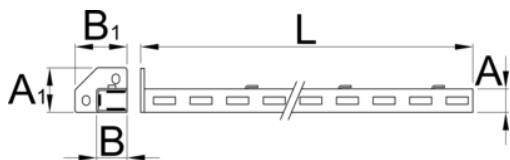

Right support

990SR

Profiles

[\(/ar/support/warranty\)](#)

Product features

- material: premium PLUS sheet metal
- coated with eco colour of Qualicoat quality standard

A

B