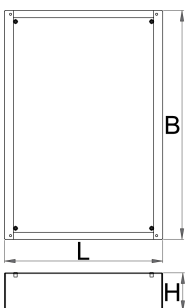

Postolje za uski ormar (ladičar)

990NDU

Profili

Atributi proizvoda

- Materijal: Premium lim

Features:

- Height Elevation: Raises workbench height by 60mm (total base height 78mm) for improved ergonomics.
 - Efficient Storage: Allows for easy storage of tool carriages beneath your workbench.
 - Durable Construction: High-quality steel build ensures long-lasting durability.
- Upgrade your workshop with the Unior 990NDU Underbase.

		L	B	H	
627053	30	442	640	48	5407
625643	60	442	640	78	6400
625743	90	442	640	108	7200
625644	120	442	640	138	8000

* Slike proizvoda su simbolične. Sve dimenzije su u mm, masa je u g.