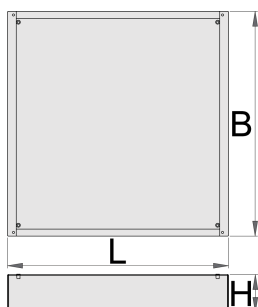

## Profili

## Osobine:

- Height Elevation: Raises workbench height by 60mm (total base height 78mm) for improved ergonomics.
  - Efficient Storage: Allows for easy storage of tool carriages beneath your workbench.
  - Durable Construction: High-quality steel build ensures long-lasting durability.
- Upgrade your workshop with the Unior 990WDU Underbase.

L

B

H

		L	B	H	
627052	30	630	640	48	7200
625641	60	630	640	78	8200
625742	90	630	640	108	9200
625642	120	630	640	138	10000

\* Fotografije proizvoda su simbolične. Sve dimenzije su u mm, a težina u gramima. Sve navedene dimenzije mogu odstupati u granicama tolerancija.