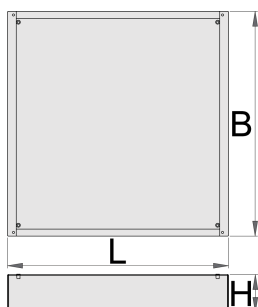

Osobine:

1. Height Elevation: Raises workbench height by 60mm (total base height 78mm) for improved ergonomics.
   - Efficient Storage: Allows for easy storage of tool carriages beneath your workbench.
   - Durable Construction: High-quality steel build ensures long-lasting durability.
2. Upgrade your workshop with the Unior 990WDU Underbase.