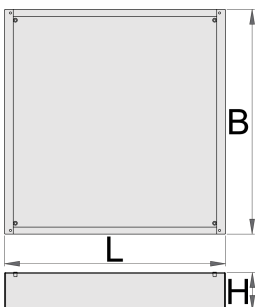

와이드 서랍 캐비닛 언더베이스

990WDU

프로파일

제품 특징

- 재질: 고급 판금

특징:

- Height Elevation: Raises workbench height by 60mm (total base height 78mm) for improved ergonomics.
 - Efficient Storage: Allows for easy storage of tool carriages beneath your workbench.
 - Durable Construction: High-quality steel build ensures long-lasting durability.
- Upgrade your workshop with the Unior 990WDU Underbase.

L

B

H

		L	B	H	
627052	30	630	640	48	7200
625641	60	630	640	78	8200
625742	90	630	640	108	9200
625642	120	630	640	138	10000

* Images of products are symbolic. All dimensions are in mm, and weight is in grams. All listed dimensions may vary in tolerance.