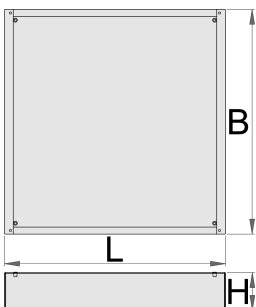

## 특징:

- Height Elevation: Raises workbench height by 60mm (total base height 78mm) for improved ergonomics.
  - Efficient Storage: Allows for easy storage of tool carriages beneath your workbench.
  - Durable Construction: High-quality steel build ensures long-lasting durability.
- Upgrade your workshop with the Unior 990WDU Underbase.

\* Images of products are symbolic. All dimensions are in mm, and weight in grams. All listed dimensions may vary in tolerance.