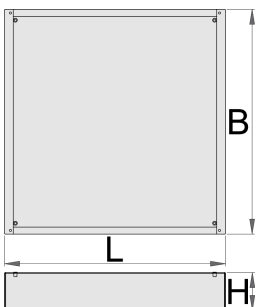

와이드 서랍 캐비닛 언더베이스

990WDU

프로파일

제품 특징

- 재질: 고급 판금

특징:

- Height Elevation: Raises workbench height by 60mm (total base height 78mm) for improved ergonomics.
 - Efficient Storage: Allows for easy storage of tool carriages beneath your workbench.
 - Durable Construction: High-quality steel build ensures long-lasting durability.
- Upgrade your workshop with the Unior 990WDU Underbase.

L

B

H

		L	B	H	
627052	30	630	640	48	7200
625641	60	630	640	78	8200
625742	90	630	640	108	9200
625642	120	630	640	138	10000

* Images of products are symbolic. All dimensions are in mm, and weight in grams. All listed dimensions may vary in tolerance.