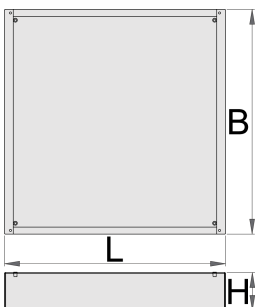

Postolje za široki ormar (ladičar)

990WDU

Profili

Atributi proizvoda

- Materijal: Premium lim

Features:

- Height Elevation: Raises workbench height by 60mm (total base height 78mm) for improved ergonomics.
- Efficient Storage: Allows for easy storage of tool carriages beneath your workbench.
- Durable Construction: High-quality steel build ensures long-lasting durability.

Upgrade your workshop with the Unior 990WDU Underbase.

L

B

H

		L	B	H	
627052	30	630	640	48	7200
625641	60	630	640	78	8200
625742	90	630	640	108	9200
625642	120	630	640	138	10000

* Slike proizvoda su simbolične. Sve dimenzije su u mm, masa je u g.