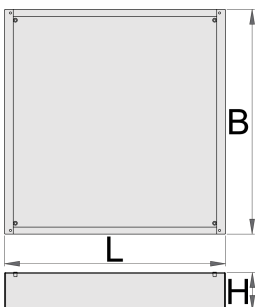

Postolje za široki ormar (ladičar)

990WDU

Profili

Atributi proizvoda

- Materijal: Premium lim

Features:

- Height Elevation: Raises workbench height by 60mm (total base height 78mm) for improved ergonomics.
 - Efficient Storage: Allows for easy storage of tool carriages beneath your workbench.
 - Durable Construction: High-quality steel build ensures long-lasting durability.
- Upgrade your workshop with the Unior 990WDU Underbase.

L

B

H

		L	B	H	
627052	30	630	640	48	7200
625641	60	630	640	78	8200
625742	90	630	640	108	9200
625642	120	630	640	138	10000

* Slike proizvoda su simbolične. Sve dimenzije su u mm, masa je u g.