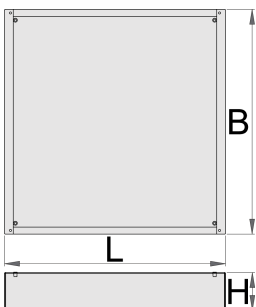

## Features:

- Height Elevation: Raises workbench height by 60mm (total base height 78mm) for improved ergonomics.
- Efficient Storage: Allows for easy storage of tool carriages beneath your workbench.
- Durable Construction: High-quality steel build ensures long-lasting durability.

Upgrade your workshop with the Unior 990WDU Underbase.

L

B

H

		L	B	H	
627052	30	630	640	48	7200
625641	60	630	640	78	8200
625742	90	630	640	108	9200
625642	120	630	640	138	10000

\* Images of products are symbolic. All dimensions are in mm, and weight in grams. All listed dimensions may vary in tolerance.