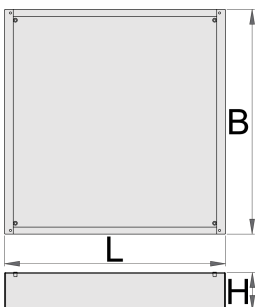

宽工具箱底座

990WDU

配置文件

产品属性

- 材料:金属板材

特点：

- Height Elevation: Raises workbench height by 60mm (total base height 78mm) for improved ergonomics.
 - Efficient Storage: Allows for easy storage of tool carriages beneath your workbench.
 - Durable Construction: High-quality steel build ensures long-lasting durability.
- Upgrade your workshop with the Unior 990WDU Underbase.

L

B

H

		L	B	H	
627052	30	630	640	48	7200
625641	60	630	640	78	8200
625742	90	630	640	108	9200
625642	120	630	640	138	10000

* Images of products are symbolic. All dimensions are in mm, and weight is in grams. All listed dimensions may vary in tolerance.