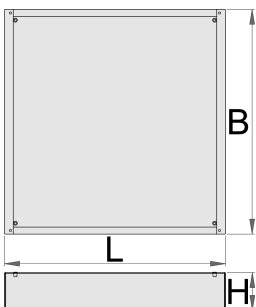

特点：

1. Height Elevation: Raises workbench height by 60mm (total base height 78mm) for improved ergonomics.
   - Efficient Storage: Allows for easy storage of tool carriages beneath your workbench.
   - Durable Construction: High-quality steel build ensures long-lasting durability.
2. Upgrade your workshop with the Unior 990WDU Underbase.