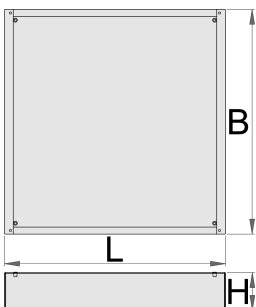

宽工具箱底座

990WDU

配置文件

产品属性

- 材料:金属板材

特点：

- Height Elevation: Raises workbench height by 60mm (total base height 78mm) for improved ergonomics.
 - Efficient Storage: Allows for easy storage of tool carriages beneath your workbench.
 - Durable Construction: High-quality steel build ensures long-lasting durability.
- Upgrade your workshop with the Unior 990WDU Underbase.

L

B

H

		L	B	H	
627052	30	630	640	48	7200
625641	60	630	640	78	8200
625742	90	630	640	108	9200
625642	120	630	640	138	10000

* Images of products are symbolic. All dimensions are in mm, and weight in grams. All listed dimensions may vary in tolerance.