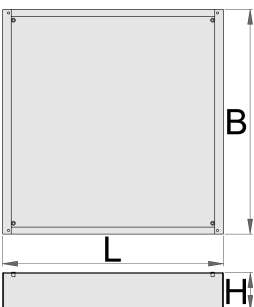

Osnova šireg ormana za alat

990WDU

Profili

Atributi proizvoda

- materijal: Premium lim

Features:

- Height Elevation: Raises workbench height by 60mm (total base height 78mm) for improved ergonomics.
 - Efficient Storage: Allows for easy storage of tool carriages beneath your workbench.
 - Durable Construction: High-quality steel build ensures long-lasting durability.
- Upgrade your workshop with the Unior 990WDU Underbase.

L

B

H

		L	B	H	
627052	30	630	640	48	7200
625641	60	630	640	78	8200
625742	90	630	640	108	9200
625642	120	630	640	138	10000

* Slike proizvoda su simbolične. Sve dimenzije su u mm, masa je u g.