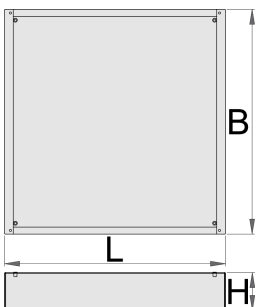

Osnova šireg ormana za alat

990WDU

Profili

Atributi proizvoda

- materijal: Premium lim

Features:

- Height Elevation: Raises workbench height by 60mm (total base height 78mm) for improved ergonomics.
 - Efficient Storage: Allows for easy storage of tool carriages beneath your workbench.
 - Durable Construction: High-quality steel build ensures long-lasting durability.
- Upgrade your workshop with the Unior 990WDU Underbase.

L

B

H

		L	B	H	
627052	30	630	640	48	7200
625641	60	630	640	78	8200
625742	90	630	640	108	9200
625642	120	630	640	138	10000

* Slike proizvoda su simbolične. Sve dimenzije su u mm, masa je u g.