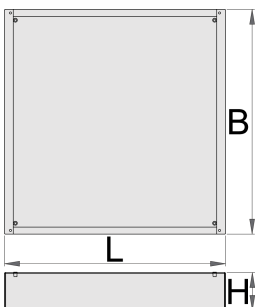

Osnova šireg ormana za alat

990WDU

Profili

Atributi proizvoda

- materijal: Premium lim

Features:

- Height Elevation: Raises workbench height by 60mm (total base height 78mm) for improved ergonomics.
- Efficient Storage: Allows for easy storage of tool carriages beneath your workbench.
- Durable Construction: High-quality steel build ensures long-lasting durability.

Upgrade your workshop with the Unior 990WDU Underbase.

L

B

H

		L	B	H	
627052	30	630	640	48	7200
625641	60	630	640	78	8200
625742	90	630	640	108	9200
625642	120	630	640	138	10000

* Slike proizvoda su simbolične. Sve dimenzije su u mm, masa je u g.