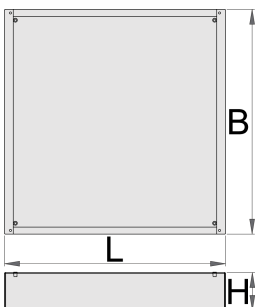

Features:

- Height Elevation: Raises workbench height by 60mm (total base height 78mm) for improved ergonomics.
- Efficient Storage: Allows for easy storage of tool carriages beneath your workbench.
- Durable Construction: High-quality steel build ensures long-lasting durability.

Upgrade your workshop with the Unior 990WDU Underbase.