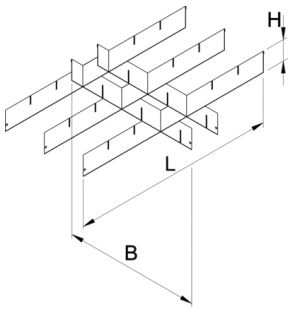

## 제품 특징

- 재질: 고급 판금

625640

L

370

B

583

H

60

1208

\* Images of products are symbolic. All dimensions are in mm, and weight is in grams. All listed dimensions may vary in tolerance.