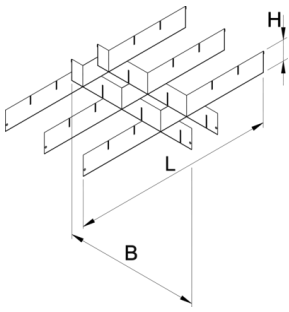

좁은 서랍용 파티션

990NDP

프로파일

제품 특징

- 재질: 고급 판금

625640

L

370

B

583

H

60

1208

* Images of products are symbolic. All dimensions are in mm, and weight in grams. All listed dimensions may vary in tolerance.