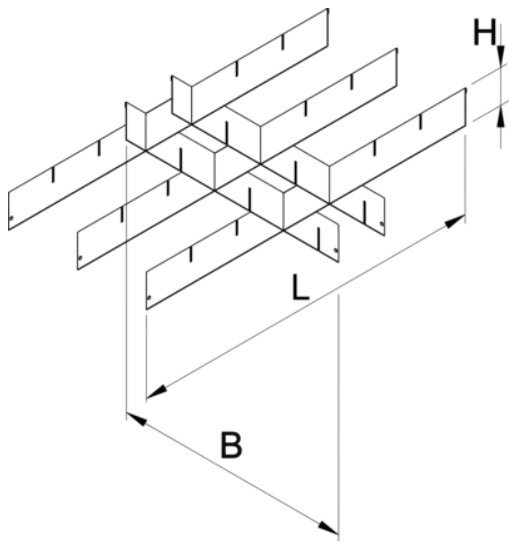

Partitions for narrow drawers

990NDP

Product attributes

- material: premium sheet metal

	A	B	H	
625640	370	583	60	1208

Retail packaging

	MA	MB	MC	
625640				

Transport packaging