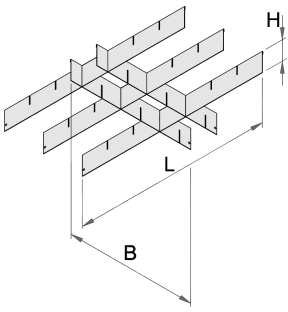

## 제품 특징

- 재질: 고급 판금

	L	B	H	
625639	558	583	60	1362

\* Images of products are symbolic. All dimensions are in mm, and weight in grams. All listed dimensions may vary in tolerance.