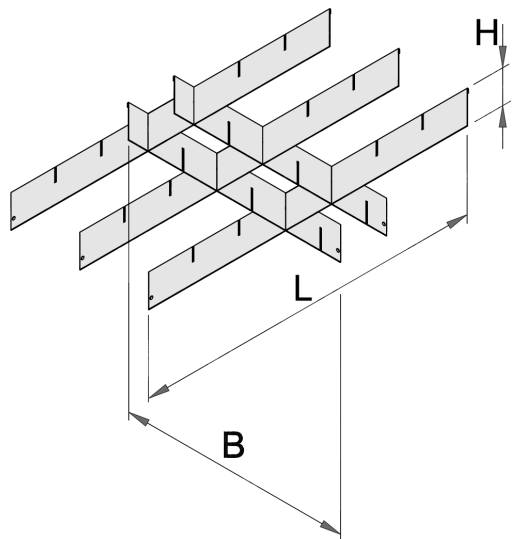

Pregrade za široke ladice

990WDP

Profili

[./hr/support/warranty.](https://hr.support.warranty)

Atributi proizvoda

- Materijal: Premium lim

	L	B	H	
--	---	---	---	--

625639