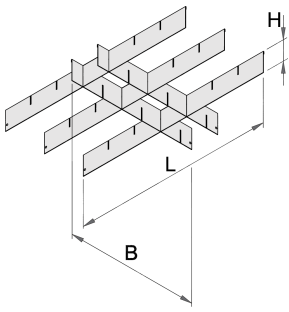

Partitions for wide drawer cabinet

990WDP

Profiles

Product features

- material: premium sheet metal

625639

558

583

60

1362

* Images of products are symbolic. All dimensions are in mm, and weight in grams. All listed dimensions may vary in tolerance.

Usage (pictures)