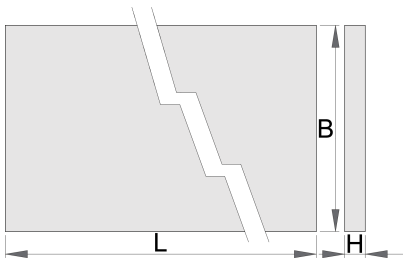

Wooden bench top

990TW

Profiles

Product features

- beech plywood
- protected with environmentally friendly coating

	L	B	H	
625630	1500	750	40	36200
625631	2000	750	40	46200
625632	2500	750	40	61000

* Images of products are symbolic. All dimensions are in mm, and weight in grams. All listed dimensions may vary in tolerance.

Spare parts

Set 4 insert nuts

Related products

Angle wooden bench top