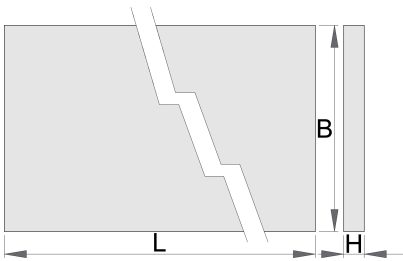

木质工作台顶部

990TW

配置文件

产品属性

- 夹板-山毛榉木
- 环保型涂料

	L	B	H	
625630	1500	750	40	36200
625631	2000	750	40	46200
625632	2500	750	40	61000

* Images of products are symbolic. All dimensions are in mm, and weight in grams. All listed dimensions may vary in tolerance.

配件

嵌入螺母4个套装

Related products

带角度木制板面

Wooden working plate with stainless steel cover