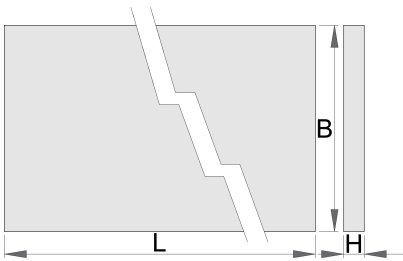

# 木质工作台顶部

990TW

## 产品属性

- 夹板-山毛榉木
- 环保型涂料

	L	B	H	
625630	1500	750	40	36200
625631	2000	750	40	46200
625632	2500	750	40	61000

\* Images of products are symbolic. All dimensions are in mm, and weight in grams. All listed dimensions may vary in tolerance.