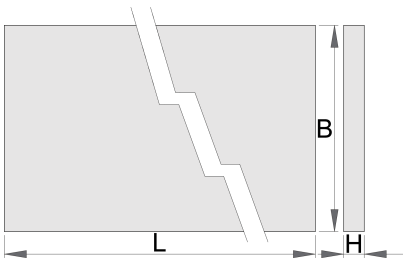

木质工作台顶部

990TW

配置文件

产品属性

- 夹板-山毛榉木
- 环保型涂料

	L	B	H	
625630	1500	750	40	36200
625631	2000	750	40	46200
625632	2500	750	40	61000

* Images of products are symbolic. All dimensions are in mm, and weight is in grams. All listed dimensions may vary in tolerance.

配件

嵌入螺母4个套装

Related products

带角度木制板面

Wooden working plate with stainless steel cover