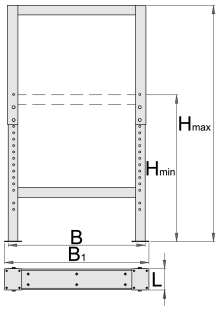

模块工作台可调支脚

990LA

配置文件

产品属性

- 材料:金属板材

- 环保无铅镉涂层

	L	B	B1	H↓	H↑	
625629	100	650	680	690	1110	12000

* Images of products are symbolic. All dimensions are in mm, and weight in grams. All listed dimensions may vary in tolerance.

用途 (pictures)