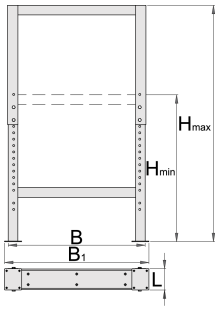

模块工作台可调支脚

990LA

配置文件

产品属性

- 材料:金属板材

- 环保无铅镉涂层

|  | L | B | B1 | H↓ | H↑ |  |
|--|-----|-----|-----|-----|------|---|
| 625629 | 100 | 650 | 680 | 690 | 1110 | 12000 |

* Images of products are symbolic. All dimensions are in mm, and weight in grams. All listed dimensions may vary in tolerance.

用途 (pictures)