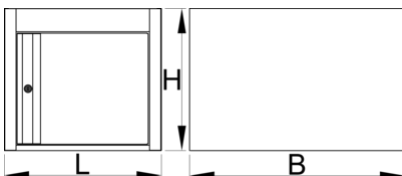

Tool cabinet mounted under bench top

990NDH

Profiles

Product features

- material: premium PLUS sheet metal
- door locked with lock and folding key
- lock with key included also foam keyring
- coated with eco colour of QualiCoat quality standard
- with door

625627

L

475

B

650

H

430

18600

* Images of products are symbolic. All dimensions are in mm, and weight in grams. All listed dimensions may vary in tolerance.

Spare parts

Lock with keys

Related products

Narrow drawer cabinet mounted under bench top - 4 drawers