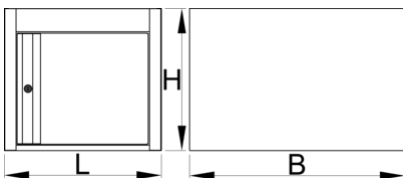

安装在工作台顶部下方的工具柜

990NDH

配置文件

产品属性

- 材料:金属板材
- 门锁用锁和折叠钥匙锁住
- lock with key included also foam keyring
- 环保无铅镉涂层
- 带门

625627

L

475

B

650

H

430

18600

* Images of products are symbolic. All dimensions are in mm, and weight in grams. All listed dimensions may vary in tolerance.

配件

Lock with keys