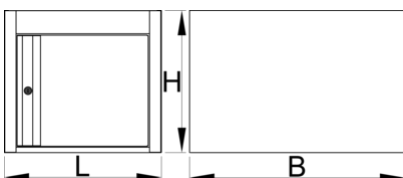

Tool cabinet mounted under bench top

990NDH

Profiles

Product features

- material: premium PLUS sheet metal
- door locked with lock and folding key
- lock with key included also foam keyring
- coated with eco colour of QualiCoat quality standard
- with door

625627

L

475

B

650

H

430

18600

* Images of products are symbolic. All dimensions are in mm, and weight in grams. All listed dimensions may vary in tolerance.

Spare parts

Lock with keys

Related products

Narrow drawer cabinet mounted under bench top - 4 drawers