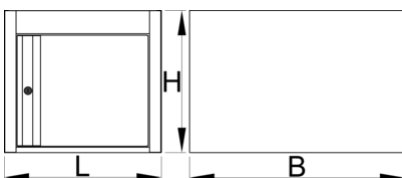

Tool cabinet mounted under bench top

990NDH

Profiles

Product features

- material: premium PLUS sheet metal
- door locked with lock and folding key
- lock with key included also foam keyring
- coated with eco colour of QualiCoat quality standard
- with door

625627

L

475

B

650

H

430

18600

* Images of products are symbolic. All dimensions are in mm, and weight in grams. All listed dimensions may vary in tolerance.

Spare parts

Lock with keys

Related products

Narrow drawer cabinet mounted under bench top - 4 drawers