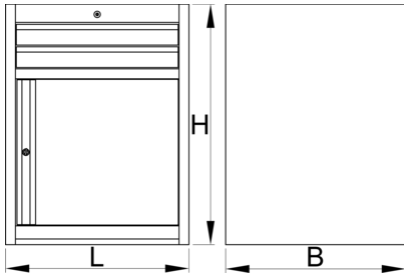

- 带门
- 基础规格：L663×W650×H870mm
- 抽屉总容量：45升
- 抽屉内SOS工具托盘的用途
- 每个抽屉的最大承重：60kg

	L	B	H	
625625	663	650	870	44000

* Images of products are symbolic. All dimensions are in mm, and weight in grams. All listed dimensions may vary in tolerance.

Accessories

配件

Related products