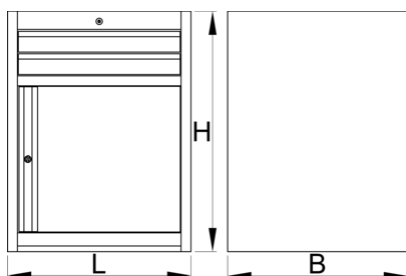

宽工具箱 - 2 抽屉和门

990WDD2

配置文件

产品属性

- 材料:金属板材
- 锁紧装置
- lock with key included also foam keyring
- 滚珠轴承滑轨抽屉
- 合成材料制成的衬垫有助于抽屉和工具防损防震
- 环保无铅镉涂层
- 2 个抽屉尺寸为 564x570x70mm

- 带门
- 基础规格：L663×W650×H870mm
- 抽屉总容量：45升
- 抽屉内SOS工具托盘的用途
- 每个抽屉的最大承重：60kg

625625

663

650

870

44000

* Images of products are symbolic. All dimensions are in mm, and weight is in grams. All listed dimensions may vary in tolerance.

Accessories

宽抽屉隔板