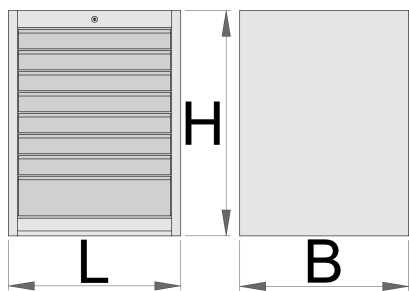

宽工具箱 - 8 抽屉

990WD8

配置文件

产品属性

- 材料:金属板材
- 锁紧装置
- lock with key included also foam keyring
- 滚珠轴承滑轨抽屉
- 环保无铅镉涂层
- 8个抽屉（七个尺寸为564x570x70mm，一个尺寸为564x605x150mm）
- 基础规格：L663×W650×H870mm
- 抽屉总容量：208升

- 抽屉内SOS工具托盘的用途
- 每个抽屉的最大承重：60kg

	L	B	H	
625621	663	650	870	76500

* Images of products are symbolic. All dimensions are in mm, and weight is in grams. All listed dimensions may vary in tolerance.

Accessories

宽抽屉隔板

宽工具箱底座

配件

Lock with keys

Ball-bearing slide, set of 1 pair

Related products

宽工具箱 - 2 抽屉和门

宽工具箱 - 6 抽屉