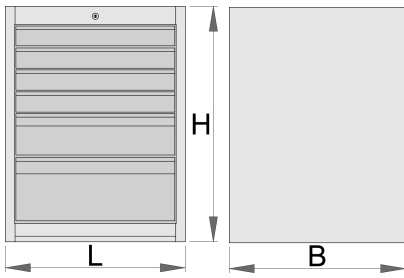

## 产品属性

- 材料:金属板材
- 锁紧装置
- lock with key included also foam keyring
- 滚珠轴承滑轨抽屉
- 环保无铅镉涂层
- 6 抽屉 (四个抽屉尺寸为 564x570x70mm , 一个尺寸为 564x605x150mm , 另一个尺寸为 564x605x230mm )
- 基础规格 : L663×W650×H870mm

- 抽屉总容量：220升
- 抽屉内SOS工具托盘的用途
- 每个抽屉的最大承重：60kg

	L	B	H	
625620	663	650	870	65500

\* Images of products are symbolic. All dimensions are in mm, and weight is in grams. All listed dimensions may vary in tolerance.