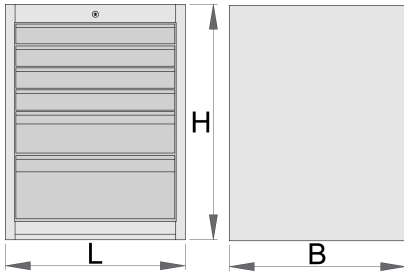

Wide drawer cabinet - 6 drawers

990WD6

Profiles

Product features

- material: premium PLUS sheet metal
- central locking system with a lock and folding key
- lock with key included also foam keyring
- full extension drawers with top quality ball-bearing slides
- the synthetic covering protects drawers and tools from damage
- coated with eco colour of QualiCoat quality standard
- 6 drawers (4 x L 564 x W 570 x H 70mm, 1 x L 564 x W 605 x H 150 mm and 1 x L 564 x W 605 x H 230 mm)

- basic dimensions L 663 x W 650 x H 870 mm
- total volume of drawers: 220 litres
- possible use of SOS tool tray system in drawers
- maximum capacity of each drawer: 50kg

	L	B	H	
625620	663	650	870	65500

* Images of products are symbolic. All dimensions are in mm, and weight in grams. All listed dimensions may vary in tolerance.

Accessories

Partitions for wide drawer cabinet

Wide drawer cabinet underbase