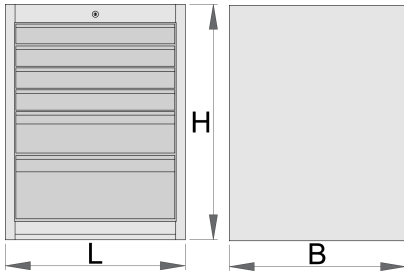

Wide drawer cabinet - 6 drawers

990WD6

Profiles

Product features

- material: premium PLUS sheet metal
- central locking system with a lock and folding key
- lock with key included also foam keyring
- full extension drawers with top quality ball-bearing slides
- the synthetic covering protects drawers and tools from damage
- coated with eco colour of QualiCoat quality standard
- 6 drawers (4 x L 564 x W 570 x H 70mm, 1 x L 564 x W 605 x H 150 mm and 1 x L 564 x W 605 x H 230 mm)

- basic dimensions L 663 x W 650 x H 870 mm
- total volume of drawers: 220 litres
- possible use of SOS tool tray system in drawers
- maximum capacity of each drawer: 50kg

	L	B	H	
625620	663	650	870	65500

* Images of products are symbolic. All dimensions are in mm, and weight in grams. All listed dimensions may vary in tolerance.

Accessories

Partitions for wide drawers

Wide drawer cabinet underbase

Spare parts