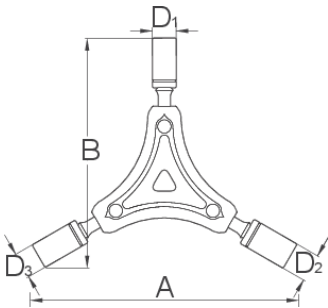

Y 소켓 렌치

1781/2-US

프로파일

Barcode	8	9	10	A	B	D1	D2	D3	Weight
625008	8	9	10	108	94	12	13	14	117

* Images of products are symbolic. All dimensions are in mm, and weight in grams. All listed dimensions may vary in tolerance.