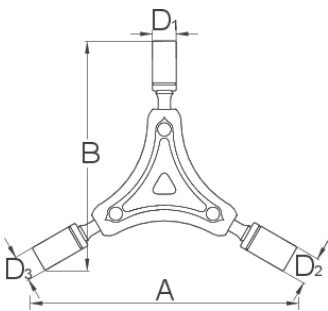

Y 소켓 렌치

1781/2-US

프로파일

Barcode	8	9	10	A	B	D1	D2	D3	Weight
625008	8	9	10	108	94	12	13	14	117

* Images of products are symbolic. All dimensions are in mm, and weight in grams. All listed dimensions may vary in tolerance.