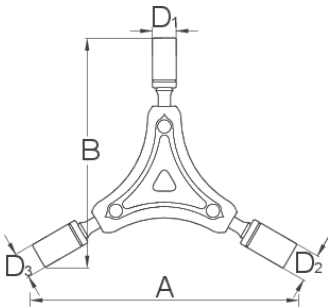

Three-legged socket wrench

1781/2-US

Profiles

				A	B	D1	D2	D3	
625008	8	9	10	108	94	12	13	14	117

* Images of products are symbolic. All dimensions are in mm, and weight in grams. All listed dimensions may vary in tolerance.