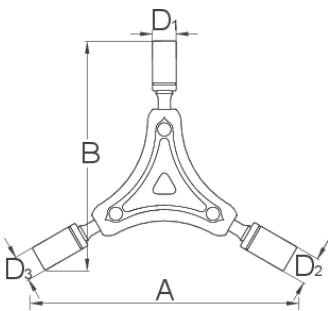

Three-legged socket wrench

1781/2-US

Profiles

Barcode	mm	mm	mm	A	B	D1	D2	D3	Weight
625008	8	9	10	108	94	12	13	14	117

* Images of products are symbolic. All dimensions are in mm, and weight in grams. All listed dimensions may vary in tolerance.