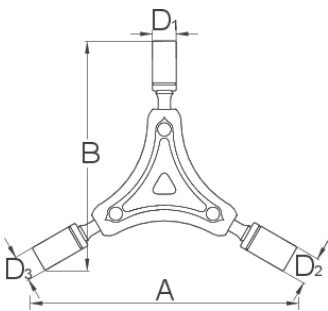

# Three-legged socket wrench

1781/2-US

## Profiles

| Barcode | mm | mm | mm | A   | B  | D1 | D2 | D3 | Weight |
|---------|----|----|----|-----|----|----|----|----|--------|
| 625008  | 8  | 9  | 10 | 108 | 94 | 12 | 13 | 14 | 117    |

\* Images of products are symbolic. All dimensions are in mm, and weight in grams. All listed dimensions may vary in tolerance.