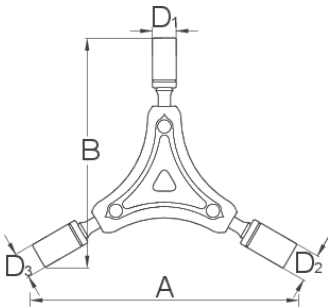

# Three-legged socket wrench

1781/2-US

## Profiles

Barcode	8	9	10	A	B	D1	D2	D3	Weight
625008	8	9	10	108	94	12	13	14	117

\* Images of products are symbolic. All dimensions are in mm, and weight in grams. All listed dimensions may vary in tolerance.