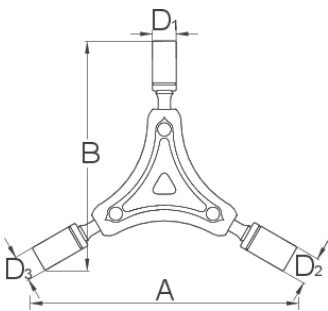

# Three-legged socket wrench

1781/2-US

## Profiles

Barcode	mm	mm	mm	A	B	D1	D2	D3	Weight
625008	8	9	10	108	94	12	13	14	117

\* Images of products are symbolic. All dimensions are in mm, and weight in grams. All listed dimensions may vary in tolerance.