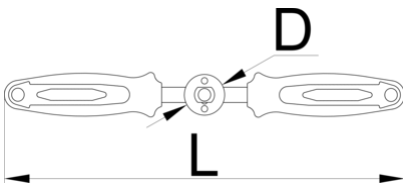

# 탭 핸들

1695/4BI-US

## 제품 특징

- 긴 손잡이로 정확하고 쉽게 사용할 수 있습니다.

624963

515

\* Images of products are symbolic. All dimensions are in mm, and weight is in grams. All listed dimensions may vary in tolerance.