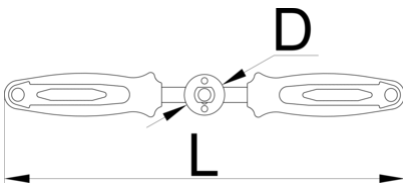

Tap handle

1695/4BI-US

Profiles

Product features

- Long handles enables precise and easy use.

624963

515

* Images of products are symbolic. All dimensions are in mm, and weight is in grams. All listed dimensions may vary in tolerance.