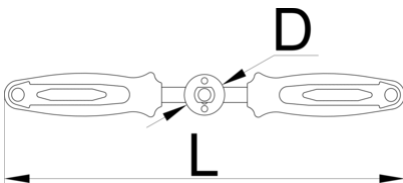

Tap handle

1695/4BI-US

Profiles

Product features

- Long handles enables precise and easy use.

624963

515

* Images of products are symbolic. All dimensions are in mm, and weight in grams. All listed dimensions may vary in tolerance.