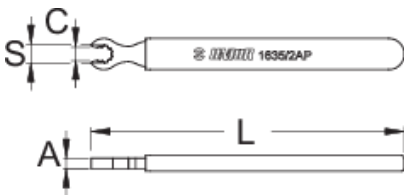

Mavic R-sys 니플 렌치

1635/2AP-US

프로파일

	S	C	A	L	
624940	6,8	9,5	4	120	32

* Images of products are symbolic. All dimensions are in mm, and weight in grams. All listed dimensions may vary in tolerance.