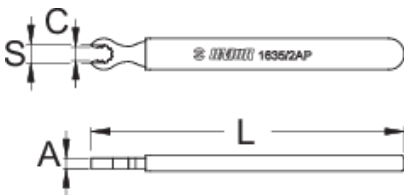

## 프로파일

Barcode	S	C	A	L	Weight
624940	6,8	9,5	4	120	32

\* Images of products are symbolic. All dimensions are in mm, and weight in grams. All listed dimensions may vary in tolerance.