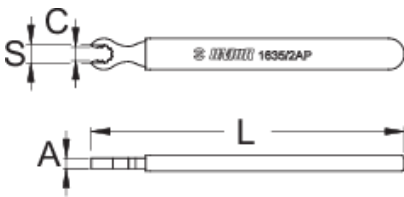

Mavic R-sys nipple wrench

1635/2AP-US

Profiles

Barcode	S	C	A	L	Weight
624940	6,8	9,5	4	120	32

* Images of products are symbolic. All dimensions are in mm, and weight in grams. All listed dimensions may vary in tolerance.