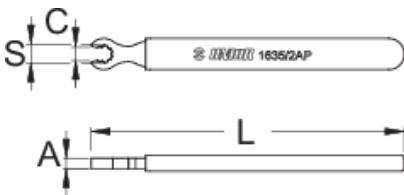

Mavic R-sys的辐条帽扳手

1635/2AP-US

配置文件

	S	C	A	L	
624940	6,8	9,5	4	120	32

* Images of products are symbolic. All dimensions are in mm, and weight in grams. All listed dimensions may vary in tolerance.