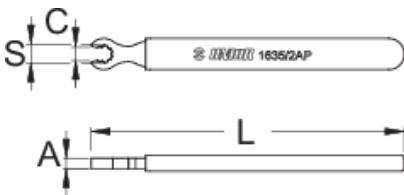

# Mavic R-sys的辐条帽扳手

1635/2AP-US

## 配置文件

	S	C	A	L	
624940	6,8	9,5	4	120	32

\* Images of products are symbolic. All dimensions are in mm, and weight in grams. All listed dimensions may vary in tolerance.