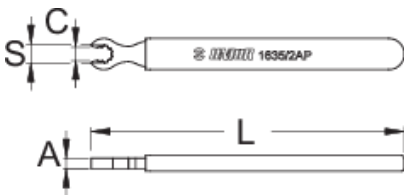

# Mavic R-sys的辐条帽扳手

1635/2AP-US

## 配置文件

	S	C	A	L	
624940	6,8	9,5	4	120	32

\* Images of products are symbolic. All dimensions are in mm, and weight is in grams. All listed dimensions may vary in tolerance.