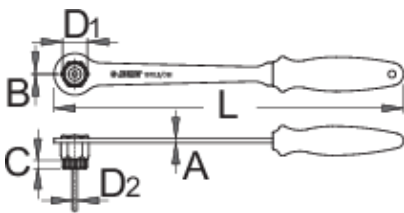

# Cassette lockring wrench with guide

1670.8/2BI-US

## Profielen

## Product attributen

- Wrench for rear sprocket with handle is used for Shimano®, SRAM®, Sun Race®, Suntour® and other cassette sprockets, like the key nr. 1670.7. Fixed handle enables easier use because no additional tools for gripping the key are necessary. The two-component sleeve on the handle fits the hand exactly and enables a perfect grip of the key.