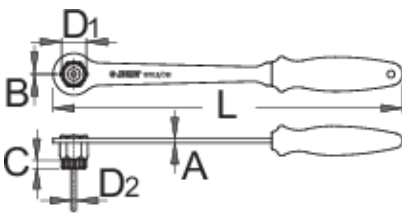

Cassette lockring wrench with guide

1670.8/2BI-US

Profielen

Product attributen

- Wrench for rear sprocket with handle is used for Shimano®, SRAM®, Sun Race®, Suntour® and other cassette sprockets, like the key nr. 1670.7. Fixed handle enables easier use because no additional tools for gripping the key are necessary. The two-component sleeve on the handle fits the hand exactly and enables a perfect grip of the key.

Barcode	L	B	A	C	D1	D2	Weight
624932	337	1,5	4	7,9	23,6	5,0	340

* Afbeeldingen van producten zijn symbolisch. Alle afmetingen zijn in mm en gewicht in gram. Alle vermelde afmetingen kunnen variëren in tolerantie.