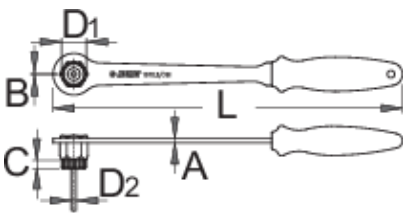

Cassette lockring wrench with guide

1670.8/2BI-US

Profielen

Product attributen

- Wrench for rear sprocket with handle is used for Shimano®, SRAM®, Sun Race®, Suntour® and other cassette sprockets, like the key nr. 1670.7. Fixed handle enables easier use because no additional tools for gripping the key are necessary. The two-component sleeve on the handle fits the hand exactly and enables a perfect grip of the key.

Barcode	L	B	A	C	D1	D2	Weight
624932	337	1,5	4	7,9	23,6	5,0	340

* Afbeeldingen van producten zijn symbolisch. Alle afmetingen zijn in mm en gewicht in gram. Alle vermelde afmetingen kunnen variëren in tolerantie.