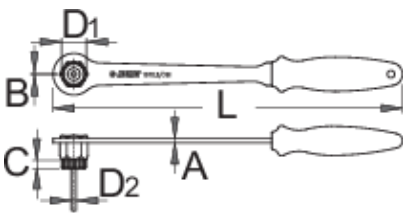

Cassette lockring wrench with guide

1670.8/2BI-US

Profielen

Product attributen

- Wrench for rear sprocket with handle is used for Shimano®, SRAM®, Sun Race®, Suntour® and other cassette sprockets, like the key nr. 1670.7. Fixed handle enables easier use because no additional tools for gripping the key are necessary. The two-component sleeve on the handle fits the hand exactly and enables a perfect grip of the key.

	L	B	A	C	D1	D2	
624932	337	1,5	4	7,9	23,6	5,0	340

* Afbeeldingen van producten zijn symbolisch. Alle afmetingen zijn in mm en gewicht in gram. Alle vermelde afmetingen kunnen variëren in tolerantie.

Gerelateerde producten