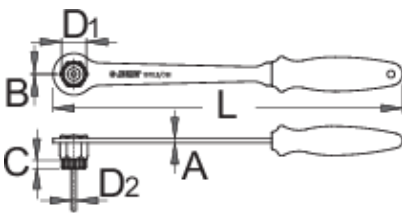

# Cassetteborgringsleutel met geleider

1670.8/2BI-US

## Profielen

## Product attributen

- Wrench for rear sprocket with handle is used for Shimano®, SRAM®, Sun Race®, Suntour® and other cassette sprockets, like the key nr. 1670.7. Fixed handle enables easier use because no additional tools for gripping the key are necessary. The two-component sleeve on the handle fits the hand exactly and enables a perfect grip of the key.