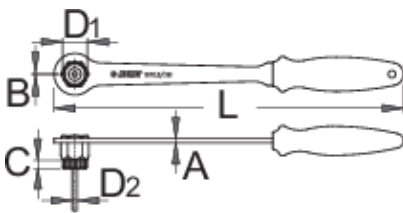

# Cassetteborgringsleutel met geleider

1670.8/2BI-US

## Profielen

## Product attributen

- Wrench for rear sprocket with handle is used for Shimano®, SRAM®, Sun Race®, Suntour® and other cassette sprockets, like the key nr. 1670.7. Fixed handle enables easier use because no additional tools for gripping the key are necessary. The two-component sleeve on the handle fits the hand exactly and enables a perfect grip of the key.