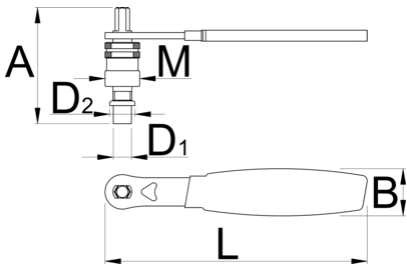

크랭크 풀러 (핸들 타입)

1661.3/4DP-US

프로파일

Barcode	D1	D2	M	A	B	L	Weight
624918	11,5	16	M22 x 1	75	24	165	206

* Images of products are symbolic. All dimensions are in mm, and weight is in grams. All listed dimensions may vary in tolerance.