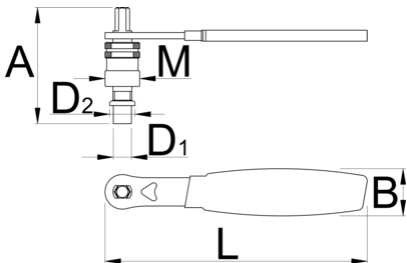

# Crank puller with handle

1661.3/4DP-US

## Profiles

624918	D1	D2	M	A	B	L	206
624918	11,5	16	M22 x 1	75	24	165	206

\* Images of products are symbolic. All dimensions are in mm, and weight is in grams. All listed dimensions may vary in tolerance.