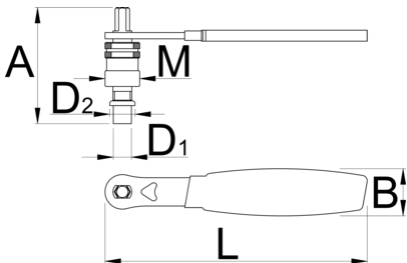

# Crank puller with handle

1661.3/4DP-US

## Profiles

Barcode	D1	D2	M	A	B	L	Weight
624918	11,5	16	M22 x 1	75	24	165	206

\* Images of products are symbolic. All dimensions are in mm, and weight in grams. All listed dimensions may vary in tolerance.