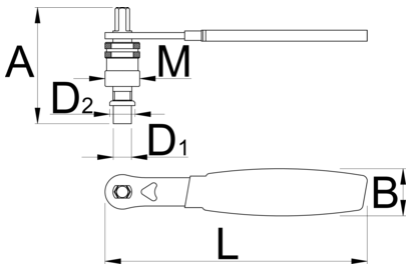

# Crank puller with handle

1661.3/4DP-US

## Profiles

Barcode	D1	D2	M	A	B	L	Weight
624918	11,5	16	M22 x 1	75	24	165	206

\* Images of products are symbolic. All dimensions are in mm, and weight in grams. All listed dimensions may vary in tolerance.