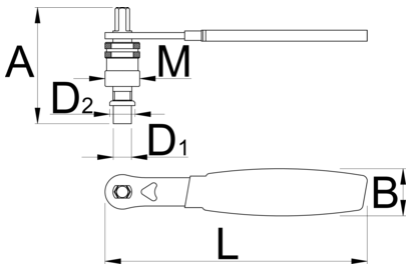

Crank puller with handle

1661.3/4DP-US

Profiles

Barcode	D1	D2	M	A	B	L	Weight
624918	11,5	16	M22 x 1	75	24	165	206

* Images of products are symbolic. All dimensions are in mm, and weight in grams. All listed dimensions may vary in tolerance.