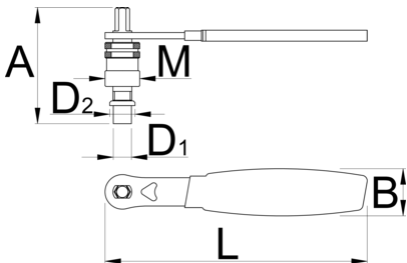

# Crank puller with handle

1661.3/4DP-US

## Profiles

624918	D1	D2	M	A	B	L	206
624918	11,5	16	M22 x 1	75	24	165	206

\* Images of products are symbolic. All dimensions are in mm, and weight in grams. All listed dimensions may vary in tolerance.