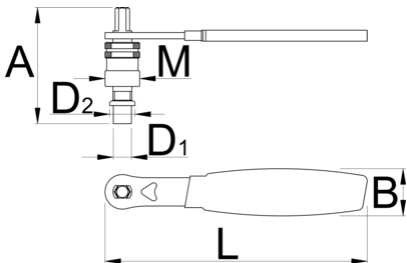

# Crank puller with handle

1661.3/4DP-US

## Profiles

Barcode	D1	D2	M	A	B	L	Weight
624918	11,5	16	M22 x 1	75	24	165	206

\* Images of products are symbolic. All dimensions are in mm, and weight is in grams. All listed dimensions may vary in tolerance.