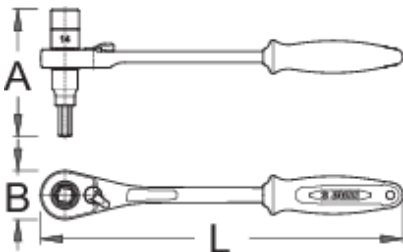

# Ratchet wrench

1621/1ABI-US

## Profiles

## Product features

- material: premium flex plus carbon steel
- 75 - teeth
- ergonomic heavy duty double component handle

624943

14

8

260

91

35

381

\* Images of products are symbolic. All dimensions are in mm, and weight in grams. All listed dimensions may vary in tolerance.