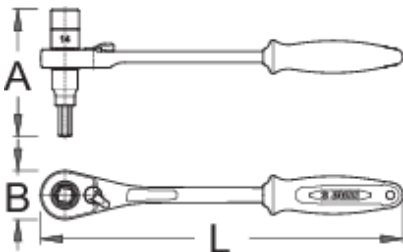

Ratchet wrench

1621/1ABI-US

Profiles

Product features

- material: premium flex plus carbon steel
- 75 - teeth
- ergonomic heavy duty double component handle

						
624943	14	8	260	91	35	381

* Images of products are symbolic. All dimensions are in mm, and weight in grams. All listed dimensions may vary in tolerance.

Usage (pictures)