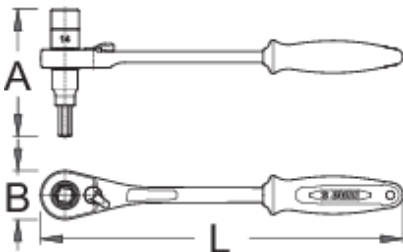

# Ratchet wrench

1621/1ABI-US

## Profiles

## Product features

- material: premium flex plus carbon steel
- 75 - teeth
- ergonomic heavy duty double component handle

624943

14

8

260

91

35

381

\* Images of products are symbolic. All dimensions are in mm, and weight is in grams. All listed dimensions may vary in tolerance.