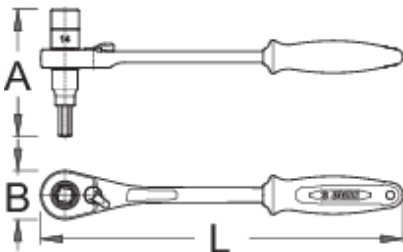

624943

14

8

260

91

35

381

* Images of products are symbolic. All dimensions are in mm, and weight in grams. All listed dimensions may vary in tolerance.

Usage (pictures)