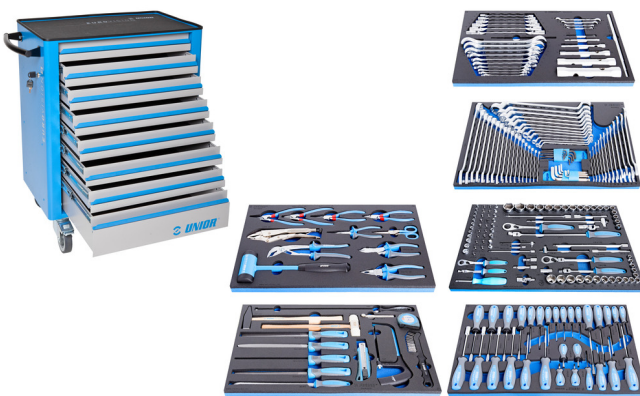

Gereedschapset in gereedschapswagen 940EV6

1011DEV6

Profielen

Product attributen

- Engineered for practicality, the 1011DEV6 - 624138 Tool Set with Tool Carriage 940EV6 is tailored to streamline tasks across mechanical, automotive, and industrial applications. The included tools are meticulously chosen to cover a wide range of needs, from precision instruments for delicate adjustments to heavy-duty implements for rigorous tasks. The tool carriage itself is designed for mobility and ease of access, allowing for seamless transportation and efficient tool retrieval during operations.

Productnaam	SKU	Artikel	Afmetingen	Hoeveelheid
Gereedschapset in gereedschapwagen 940EV6	624138	1011DEV6	-	238
Sleutelset in SOS-module		964/28SOS		1

Productnaam	SKU	Artikel	Afmetingen	Hoeveelheid
Sleutelset in SOS-module		964/29ASOS		1
Dopsleutel- en accessoiresset 1/4", 3/8" en 1/2" in SOS-module		964/30SOS		1
Schroevendraaierset in SOS-module		964/33SOS		1
BI-tangen en hamerset in SOS-module		964/48SOS		1
Gereedschapset in SOS-module		964/49SOS		1
Gereedschapwagen Eurovision		940EV6	800x440x923	1

* Afbeeldingen van producten zijn symbolisch. Alle afmetingen zijn in mm en gewicht in gram. Alle vermelde afmetingen kunnen variëren in tolerantie.