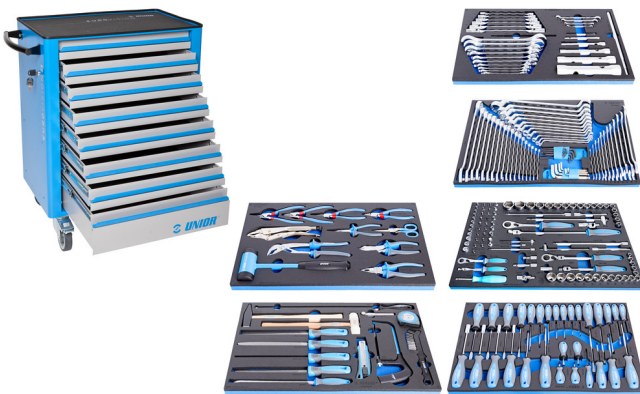

Szerszámkészlet 940EV6 szerszámkocsiban

1011DEV6

Profilok

Termékjellemzők

- Engineered for practicality, the 1011DEV6 - 624138 Tool Set with Tool Carriage 940EV6 is tailored to streamline tasks across mechanical, automotive, and industrial applications. The included tools are meticulously chosen to cover a wide range of needs, from precision instruments for delicate adjustments to heavy-duty implements for rigorous tasks. The tool carriage itself is designed for mobility and ease of access, allowing for seamless transportation and efficient tool retrieval during operations.
- A szerszámkészlet tartalmazza az összes, mezőgazdasági gépek karbantartásához szükséges szerszámot.
- Tool carriage is equipped with 8 drawers; 6 of them are filled with custom foam tool trays that keep tools secure and easily accessible, while the lower drawer is designed for storage of larger tools.
- 6 tool trays with 238 essential hand tools for various applications, fit perfectly into tool carriage drawers.