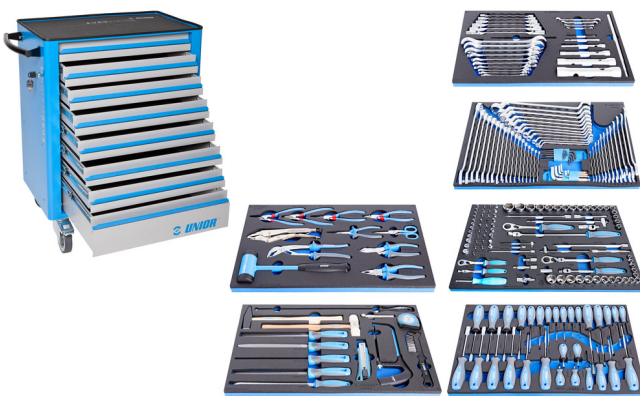

Εργαλειοφόρος Unior με συλλογή εργαλείων σε θήκες SOS

1011DEV6

Προφίλ

Χαρακτηριστικά προϊόντος

- Engineered for practicality, the 1011DEV6 - 624138 Tool Set with Tool Carriage 940EV6 is tailored to streamline tasks across mechanical, automotive, and industrial applications. The included tools are meticulously chosen to cover a wide range of needs, from precision instruments for delicate adjustments to heavy-duty implements for rigorous tasks. The tool carriage itself is designed for mobility and ease of access, allowing for seamless transportation and efficient tool retrieval during operations.

Όνομα προϊόντος

SKU

Art

Διαστάσεις

Ποσότητα

Εργαλειοφόρος Unior με συλλογή εργαλείων σε θήκες SOS

624138

1011DEV6