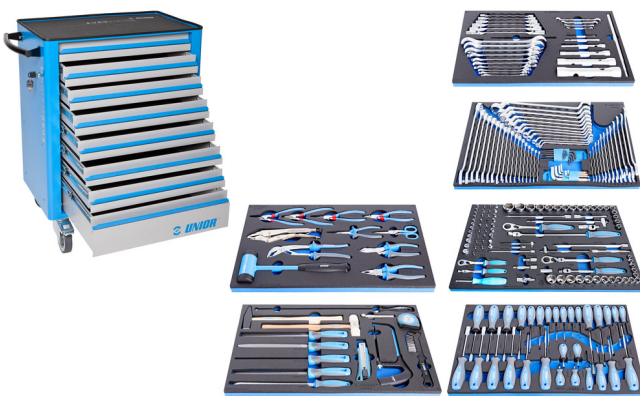

# Werkzeugwagen 940EV6 mit Werzeugset in SOS-Modulen

1011DEV6

## Produkteigenschaften

- Engineered for practicality, the 1011DEV6 - 624138 Tool Set with Tool Carriage 940EV6 is tailored to streamline tasks across mechanical, automotive, and industrial applications. The included tools are meticulously chosen to cover a wide range of needs, from precision instruments for delicate adjustments to heavy-duty implements for rigorous tasks. The tool carriage itself is designed for mobility and ease of access, allowing for seamless transportation and efficient tool retrieval during operations.

Produktname	SKU	Artikel	Dimensionen	Anzahl
Werkzeugwagen 940EV6 mit Werkzeugset in SOS-Modulen	624138	1011DEV6	-	238
SOS Modul - Schlüssel-Set		964/28SOS		1

Produktname	SKU	Artikel	Dimensionen	Anzahl
SOS Modul - Schlüssel-Set		964/29ASOS		1
SOS Modul - BI Steckschlüssel-Set 1/4 Zoll, 3/8 Zoll, 1/2 Zoll		964/30SOS		1
SOS Modul - Schraubendreher-Set TBI		964/33SOS		1
SOS Modul - Zangen- und Hammerset		964/48SOS		1
SOS Modul - Handwerkzeug-Set		964/49SOS		1
Werkzeugwagen EuroVISION		940EV6	800x440x923	1