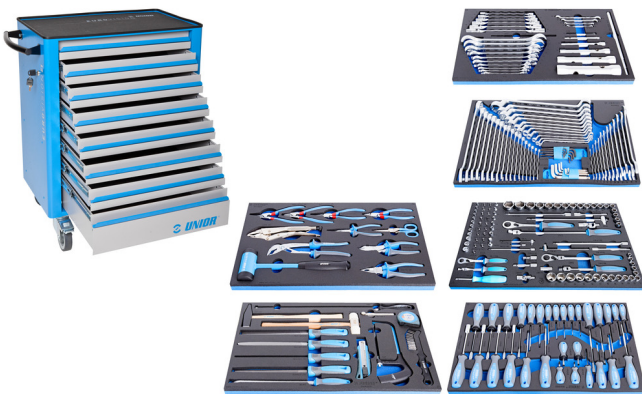

Tool setwith tool carriage 940EV6

1011DEV6

Profiles

Product features

- Engineered for practicality, the 1011DEV6 - 624138 Tool Set with Tool Carriage 940EV6 is tailored to streamline tasks across mechanical, automotive, and industrial applications. The included tools are meticulously chosen to cover a wide range of needs, from precision instruments for delicate adjustments to heavy-duty implements for rigorous tasks. The tool carriage itself is designed for mobility and ease of access, allowing for seamless transportation and efficient tool retrieval during operations.

Product name	SKU	Article	Dimensions	Quantity
Tool setwith tool carriage 940EV6	624138	1011DEV6	-	238
Set of wrenches in SOS tool tray		964/28SOS		1
Set of wrenches in SOS tool tray		964/29ASOS		1

Product name	SKU	Article	Dimensions	Quantity
Set of socket wrenches with accessories in SOS tool tray		964/30SOS		1
Set of screwdrivers in SOS tool tray		964/33SOS		1
Set of BI pliers and hammer in SOS tool tray		964/48SOS		1
Set of tools in SOS tool tray		964/49SOS		1
Tool carriage Eurovision		940EV6	800x440x923	1

* Images of products are symbolic. All dimensions are in mm, and weight in grams. All listed dimensions may vary in tolerance.