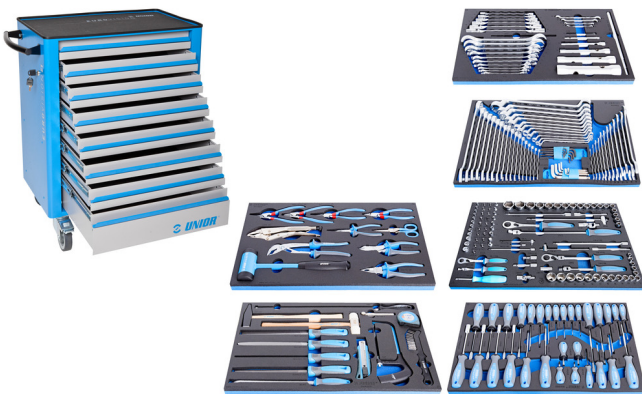

Sada nářadí s vozíkem 940EV6

1011DEV6

Profily

Vlastnosti produktu

- Engineered for practicality, the 1011DEV6 - 624138 Tool Set with Tool Carriage 940EV6 is tailored to streamline tasks across mechanical, automotive, and industrial applications. The included tools are meticulously chosen to cover a wide range of needs, from precision instruments for delicate adjustments to heavy-duty implements for rigorous tasks. The tool carriage itself is designed for mobility and ease of access, allowing for seamless transportation and efficient tool retrieval during operations.
- Sada nářadí nabízí všechny potřebné nástroje pro údržbu zemědělských strojů.
- Tool carriage is equipped with 8 drawers; 6 of them are filled with custom foam tool trays that keep tools secure and easily accessible, while the lower drawer is designed for storage of larger tools.
- 6 tool trays with 238 essential hand tools for various applications, fit perfectly into tool carriage drawers.

SOS nářadové vložky - výhody

- materiál : polyetylenová pěna s nízkou hustotou
- Vložky SOS jsou vyrobeny z dvouvrstvého pěnového polyetylenu, který je odolný vůči mazivům, benzínu, oleji, nitro ředidlům, adhezivním prostředkům a motorovému oleji - veškeré tyto látky lze odstranit bez viditelných následků (skvrn). Adhezivní prostředky a motorový olej je nutno odstranit IHNEB benzínem, aby se zabránilo tvoření stálých skvrn.
- These tool trays of polyethylene foam are used for clearer and better organised tool storage in tool boxes, tool cases, the drawers of tool carriages and tool cabinets. These tool trays can be used in a wide range of temperatures, do not absorb dampness and, with normal use, have a long lifespan. They protect the tools by holding them in their own specifically designed place, thus preventing them from moving uncontrollably around in the storage area. As the positions in the tray are precisely defined and designed for each specific tool, it is also easy to establish which tools are missing.