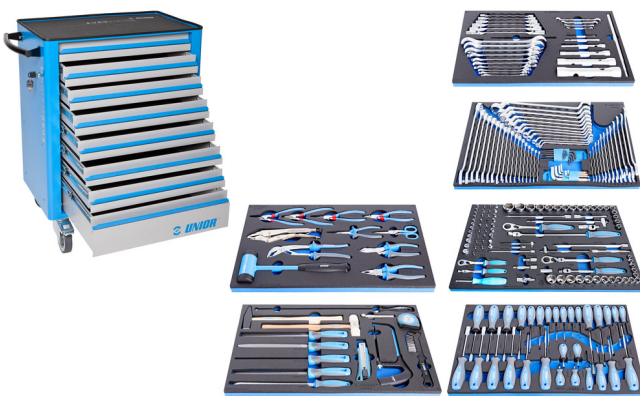

Unior kolica za alat 940EV6 s garniturom alata

1011DEV6

Profili

Atributi proizvoda

- Engineered for practicality, the 1011DEV6 - 624138 Tool Set with Tool Carriage 940EV6 is tailored to streamline tasks across mechanical, automotive, and industrial applications. The included tools are meticulously chosen to cover a wide range of needs, from precision instruments for delicate adjustments to heavy-duty implements for rigorous tasks. The tool carriage itself is designed for mobility and ease of access, allowing for seamless transportation and efficient tool retrieval during operations.

| Ime proizvoda | SKU | Članak | Dimenzije | Količina |
|--|--------|-----------|-----------|----------|
| Unior kolica za alat 940EV6 s garniturom alata | 624138 | 1011DEV6 | - | 238 |
| Garnitura ključeva u SOS ulošku | | 964/28SOS | | 1 |

| Ime proizvoda | SKU | Članak | Dimenzije | Količina |
|--|-----|------------|-------------|----------|
| Garnitura ključeva u SOS ulošku | | 964/29ASOS | | 1 |
| Garnitura nasadnih ključeva sa priborom u SOS ulošku | | 964/30SOS | | 1 |
| Garnitura izvijača u SOS ulošku | | 964/33SOS | | 1 |
| Garnitura alata od 13 dijelova u SOS ulošku za alat | | 964/48SOS | | 1 |
| Garnitura alata od 18 dijelova u SOS ulošku za alat | | 964/49SOS | | 1 |
| Kolica za alat, EUROVISION | | 940EV6 | 800x440x923 | 1 |