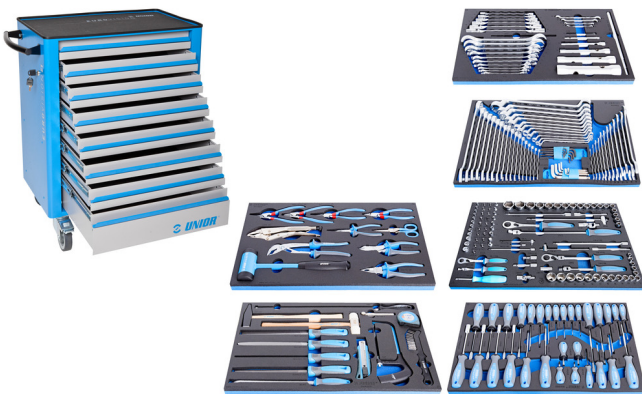

Tool setwith tool carriage 940EV6

1011DEV6

Profielen

Product attributen

- Engineered for practicality, the 1011DEV6 - 624138 Tool Set with Tool Carriage 940EV6 is tailored to streamline tasks across mechanical, automotive, and industrial applications. The included tools are meticulously chosen to cover a wide range of needs, from precision instruments for delicate adjustments to heavy-duty implements for rigorous tasks. The tool carriage itself is designed for mobility and ease of access, allowing for seamless transportation and efficient tool retrieval during operations.

Productnaam	SKU	Artikel	Afmetingen	Hoeveelheid
Tool setwith tool carriage 940EV6	624138	1011DEV6	-	238
Set of wrenches in SOS tool tray		964/28SOS		1
Set of wrenches in SOS tool tray		964/29ASOS		1

Productnaam	SKU	Artikel	Afmetingen	Hoeveelheid
Set of socket wrenches with accessories in SOS tool tray		964/30SOS		1
Set of screwdrivers in SOS tool tray		964/33SOS		1
Set of BI pliers and hammer in SOS tool tray		964/48SOS		1
Set of tools in SOS tool tray		964/49SOS		1
Gereedschapwagen Eurovision		940EV6	800x440x923	1