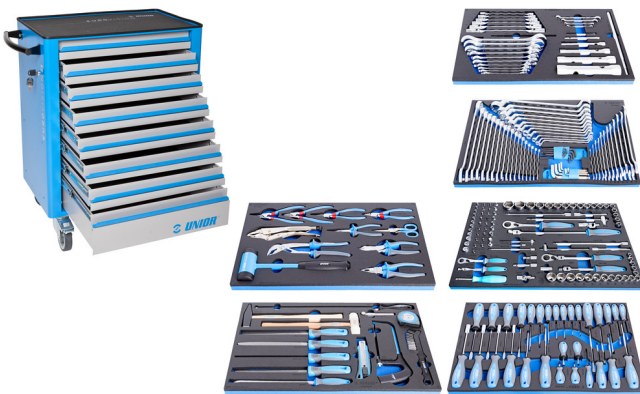

Werkzeugwagen 940EV6 mit Werzeugset in SOS-Modulen

1011DEV6

Profile

Produkteigenschaften

- Engineered for practicality, the 1011DEV6 - 624138 Tool Set with Tool Carriage 940EV6 is tailored to streamline tasks across mechanical, automotive, and industrial applications. The included tools are meticulously chosen to cover a wide range of needs, from precision instruments for delicate adjustments to heavy-duty implements for rigorous tasks. The tool carriage itself is designed for mobility and ease of access, allowing for seamless transportation and efficient tool retrieval during operations.

Produktname	SKU	Artikel	Dimensionen	Anzahl
Werkzeugwagen 940EV6 mit Werkzeugset in SOS-Modulen	624138	1011DEV6	-	238
SOS Modul - Schlüssel-Set		964/28SOS		1

Produktname	SKU	Artikel	Dimensionen	Anzahl
SOS Modul - Schlüssel-Set		964/29ASOS		1
SOS Modul - BI Steckschlüssel-Set 1/4 Zoll, 3/8 Zoll, 1/2 Zoll		964/30SOS		1
SOS Modul - Schraubendreher-Set TBI		964/33SOS		1
SOS Modul - Zangen- und Hammerset		964/48SOS		1
SOS Modul - Handwerkzeug-Set		964/49SOS		1
Werkzeugwagen EuroVISION		940EV6	800x440x923	1

* Bilder von Produkten sind Symbolfotos. Abmessungen sind in mm, Gewichte in Gramm.