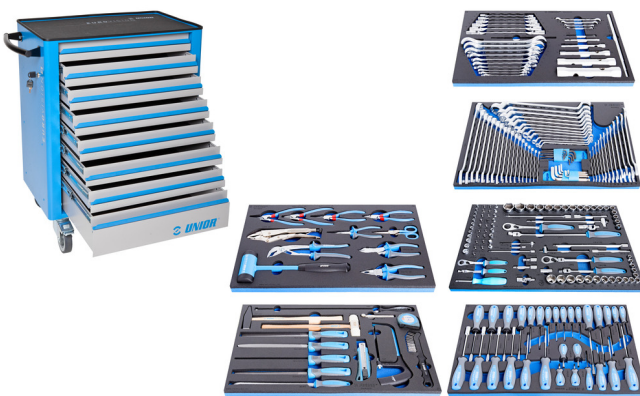

Werkzeugwagen 940EV6 mit Werzeugset in SOS-Modulen

1011DEV6

Profile

Produkteigenschaften

- Engineered for practicality, the 1011DEV6 - 624138 Tool Set with Tool Carriage 940EV6 is tailored to streamline tasks across mechanical, automotive, and industrial applications. The included tools are meticulously chosen to cover a wide range of needs, from precision instruments for delicate adjustments to heavy-duty implements for rigorous tasks. The tool carriage itself is designed for mobility and ease of access, allowing for seamless transportation and efficient tool retrieval during operations.

Produktname	SKU	Artikel	Dimensionen	Anzahl
Werkzeugwagen 940EV6 mit Werkzeugset in SOS-Modulen	624138	1011DEV6	-	238
SOS Modul - Schlüssel-Set		964/28SOS		1

Produktname	SKU	Artikel	Dimensionen	Anzahl
SOS Modul - Schlüssel-Set		964/29ASOS		1
SOS Modul - BI Steckschlüssel-Set 1/4 Zoll, 3/8 Zoll, 1/2 Zoll		964/30SOS		1
SOS Modul - Schraubendreher-Set TBI		964/33SOS		1
SOS Modul - Zangen- und Hammerset		964/48SOS		1
SOS Modul - Handwerkzeug-Set		964/49SOS		1
Werkzeugwagen EuroVISION		940EV6	800x440x923	1

* Bilder von Produkten sind Symbolfotos. Abmessungen sind in mm, Gewichte in Gramm.