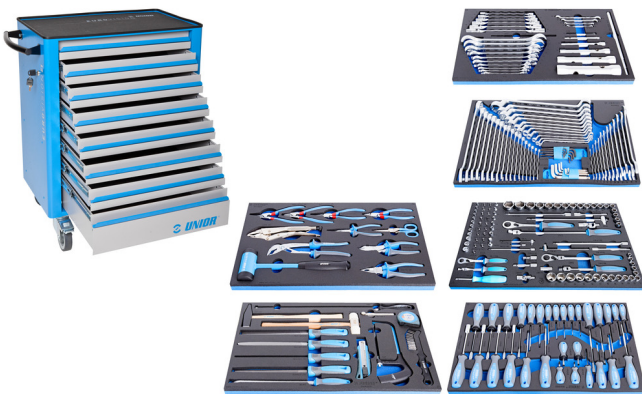

# Tool setwith tool carriage 940EV6

1011DEV6

## Profiles

## Product features

- Engineered for practicality, the 1011DEV6 - 624138 Tool Set with Tool Carriage 940EV6 is tailored to streamline tasks across mechanical, automotive, and industrial applications. The included tools are meticulously chosen to cover a wide range of needs, from precision instruments for delicate adjustments to heavy-duty implements for rigorous tasks. The tool carriage itself is designed for mobility and ease of access, allowing for seamless transportation and efficient tool retrieval during operations.