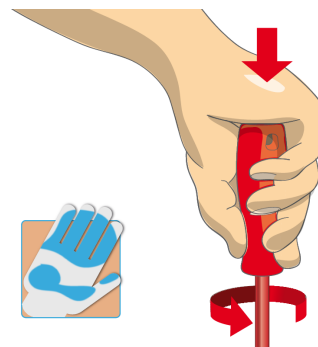

优势：

- 带细长刀片的型号
- 尽管螺丝刀形状细长，其作为正常绝缘螺丝刀时，功能和安全性与普通螺丝刀一致。
- 细长的刀片可以对难以触及的位置进行作业

	axb	C	L	
624063	0.6 x 3.5	100	185	37
624064	0.8 x 4.0	100	185	39
624065	1.0 x 5.5	125	225	74

* Images of products are symbolic. All dimensions are in mm, and weight in grams. All listed dimensions may vary in tolerance.

用途 (pictures)

较大的手部接触面积 = 更
大的转矩功率

Safety tips

- Use a screw holding screwdriver to get screws started in awkward, hard-to-reach areas.
- Use a stubby screwdriver in close quarters where a conventional screwdriver cannot be used.
- A rounded tip should be redressed with a file; make sure edges are straight.
- Screwdrivers used in the shop are best stored in a rack. This way, the proper selection of the right screwdriver can be quickly made.
- Keep the screwdriver handle clean; a greasy handle is apt to cause accidents.
- A screwdriver should never be used as pry bar. If it is overstressed in this manner, the blade