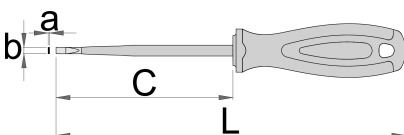

VDE TBI 绝缘细长电工螺丝刀

604VDE TBI

配置文件

标准

DIN EN IEC 60900 (VDE 0682-201):2019-04; EN IEC 60900:2018

产品属性

- 螺丝刀：切割器 - 特种工具钢、锻造、完全淬火与回火，完全淬火与回火
- 黑色刀头
- 手柄：符合人体工程学的形状
- 三种成分组成的材料
- 挂孔
- 根据DIN EN IEC 60900 (VDE 0682-201):2019-04; EN IEC 60900:2018标准生产

优势：

- 带细长刀片的型号
- 尽管螺丝刀形状细长，其作为正常绝缘螺丝刀时，功能和安全性与普通螺丝刀一致。
- 细长的刀片可以对难以触及的位置进行作业

	axb	C	L	
624063	0.6 x 3.5	100	185	37
624064	0.8 x 4.0	100	185	39
624065	1.0 x 5.5	125	225	74

* Images of products are symbolic. All dimensions are in mm, and weight in grams. All listed dimensions may vary in tolerance.

用途 (pictures)

较大的手部接触面积 = 更
大的转矩功率

Safety tips

- Use a screw holding screwdriver to get screws started in awkward, hard-to-reach areas.
- Use a stubby screwdriver in close quarters where a conventional screwdriver cannot be used.
- A rounded tip should be redressed with a file; make sure edges are straight.
- Screwdrivers used in the shop are best stored in a rack. This way, the proper selection of the right screwdriver can be quickly made.
- Keep the screwdriver handle clean; a greasy handle is apt to cause accidents.
- A screwdriver should never be used as pry bar. If it is overstressed in this manner, the blade